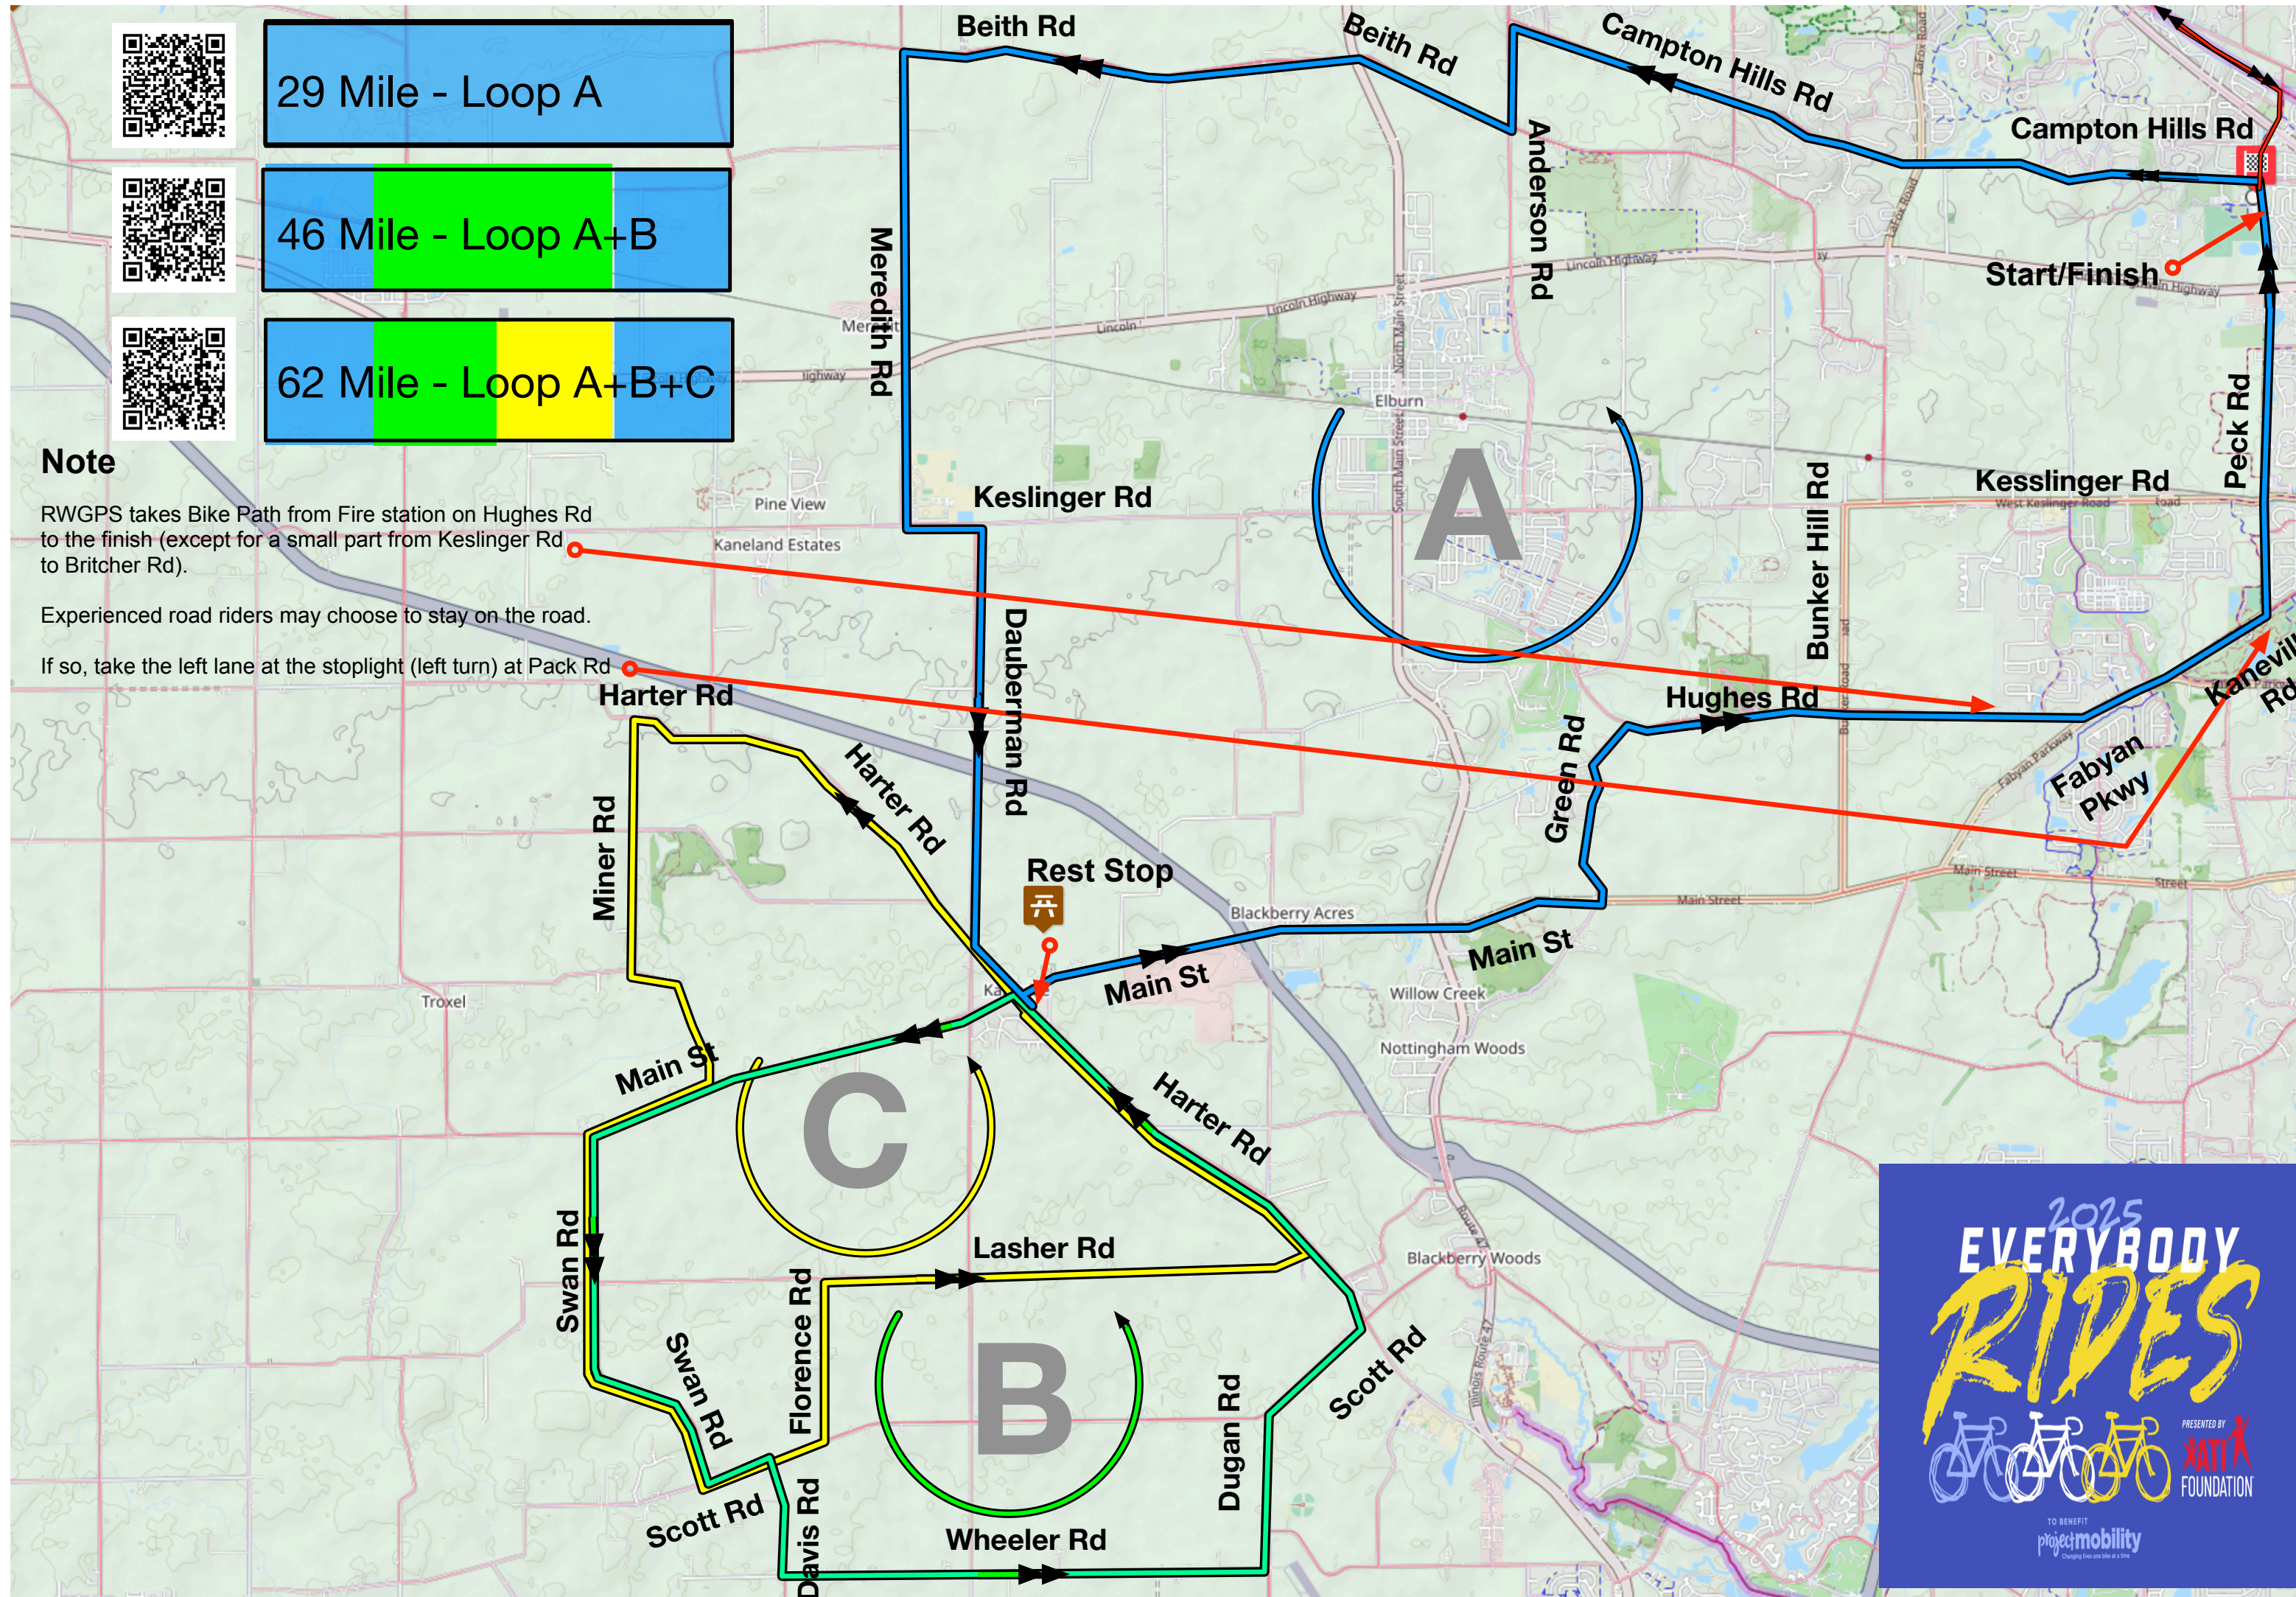

Everybody Rides 2025 Maps

Modified Fri Mar 21 2025

29 Mile - Loop A

46 Mile - Loop A+B

62 Mile - Loop A+B+C

Note

RWGPS takes Bike Path from Fire station on Hughes Rd to the finish (except for a small part from Kessler Rd to Britcher Rd).

Experienced road riders may choose to stay on the road.

If so, take the left lane at the stoplight (left turn) at Pack Rd

SAG - (630) 363-0021